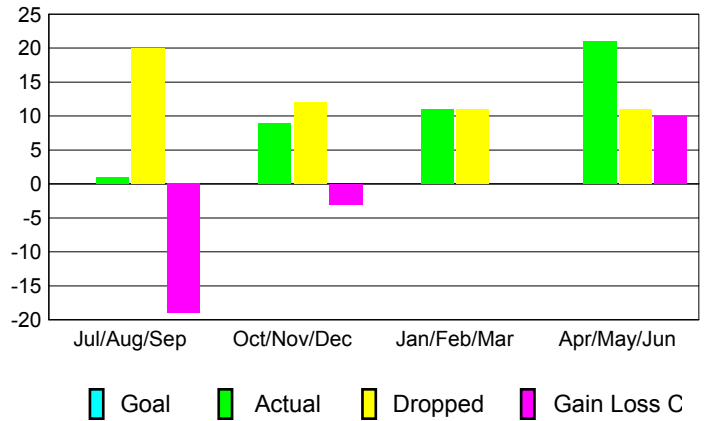

Membership Results 2012-2013
Goal, New, Dropped, Gain/Loss